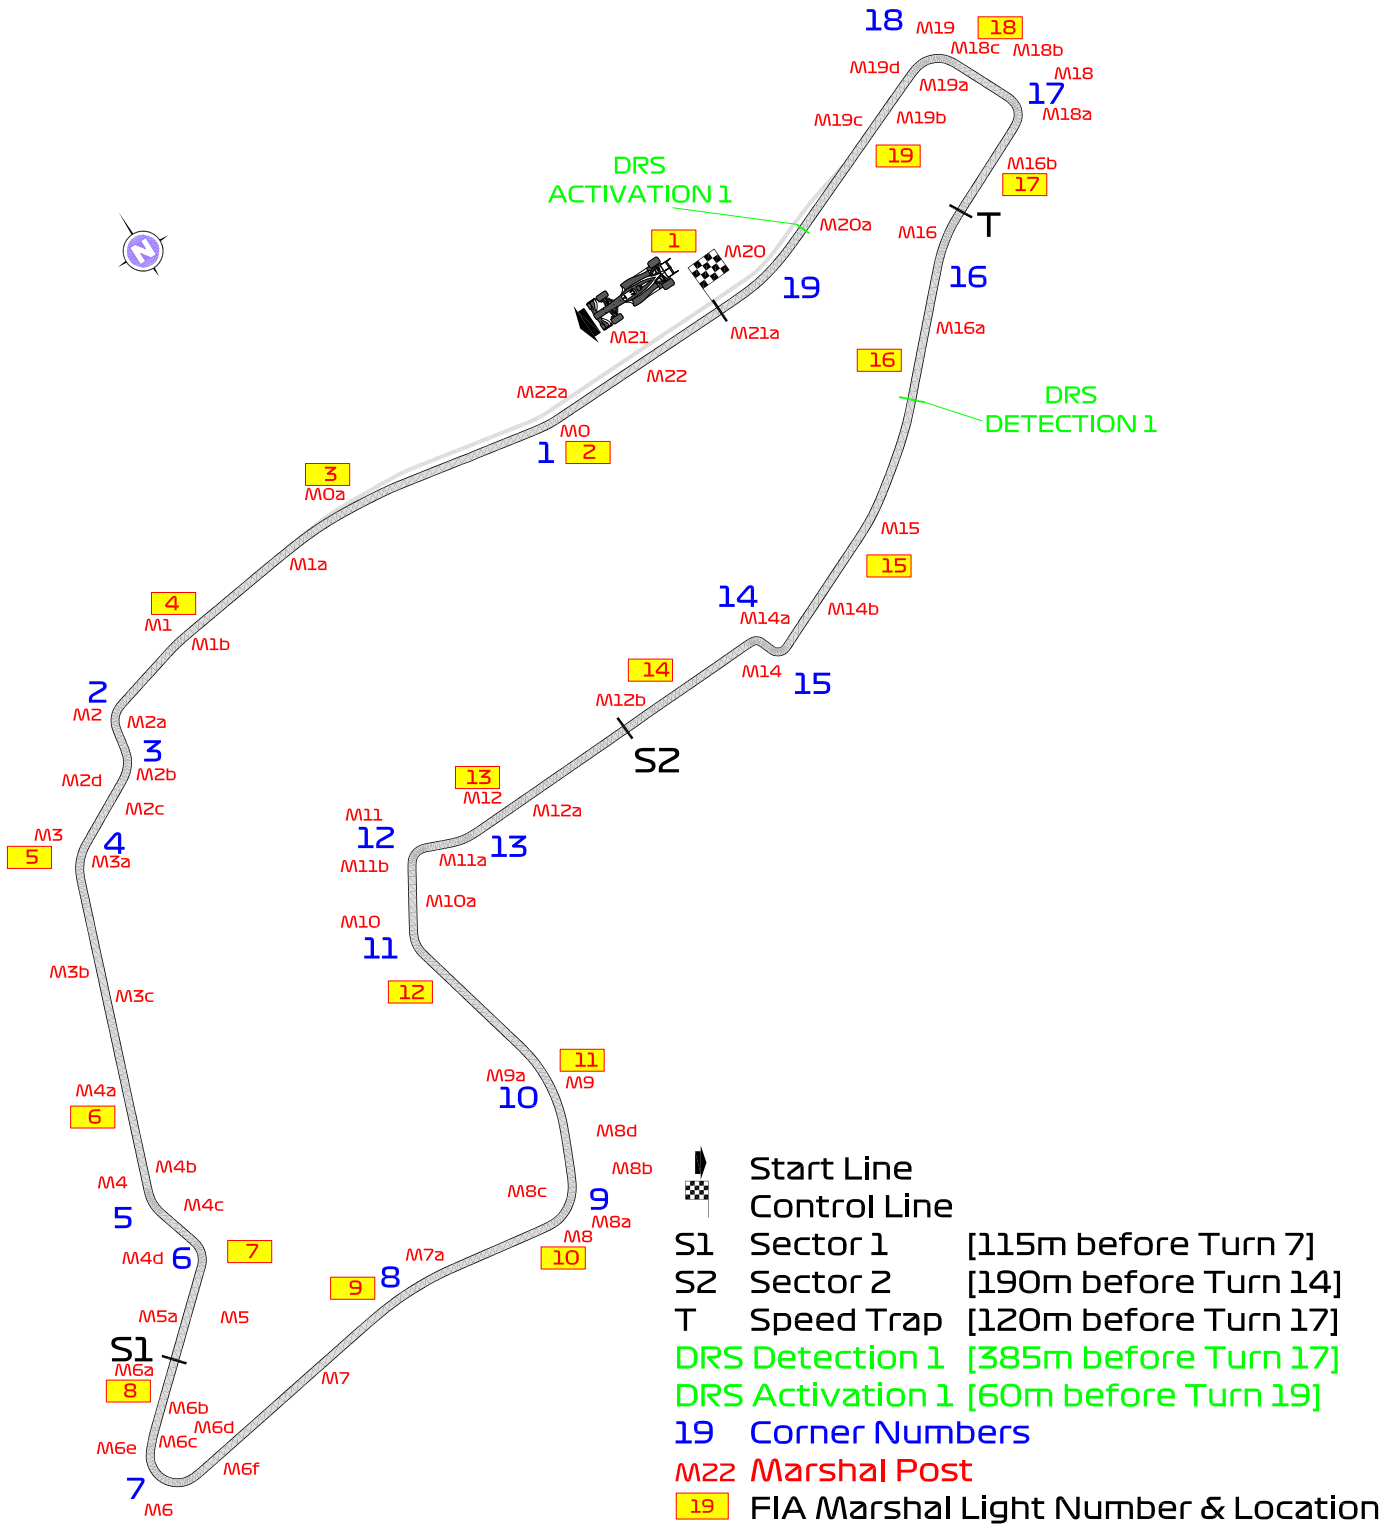

2022 IMOLA EVENT

21 to 24 April 2022

From	The Stewards	Document	1
To	All Teams, All Officials	Date	21 April 2022
		Time	11:37

Title Circuit map - Imola 2022
Description Circuit map - Imola 2022
Enclosed IMOLA_CIRCUIT_22 FIA_A.pdf

Andrew Mallalieu

Steve Pence

Valerio Brizzolari

The Stewards

FORMULA 1 ROLEX GRAN PREMIO DEL MADE IN ITALY E DELL'EMILIA ROMAGNA 2022 - Imola

Circuit Map

Circuit Centreline Length = 4.909km